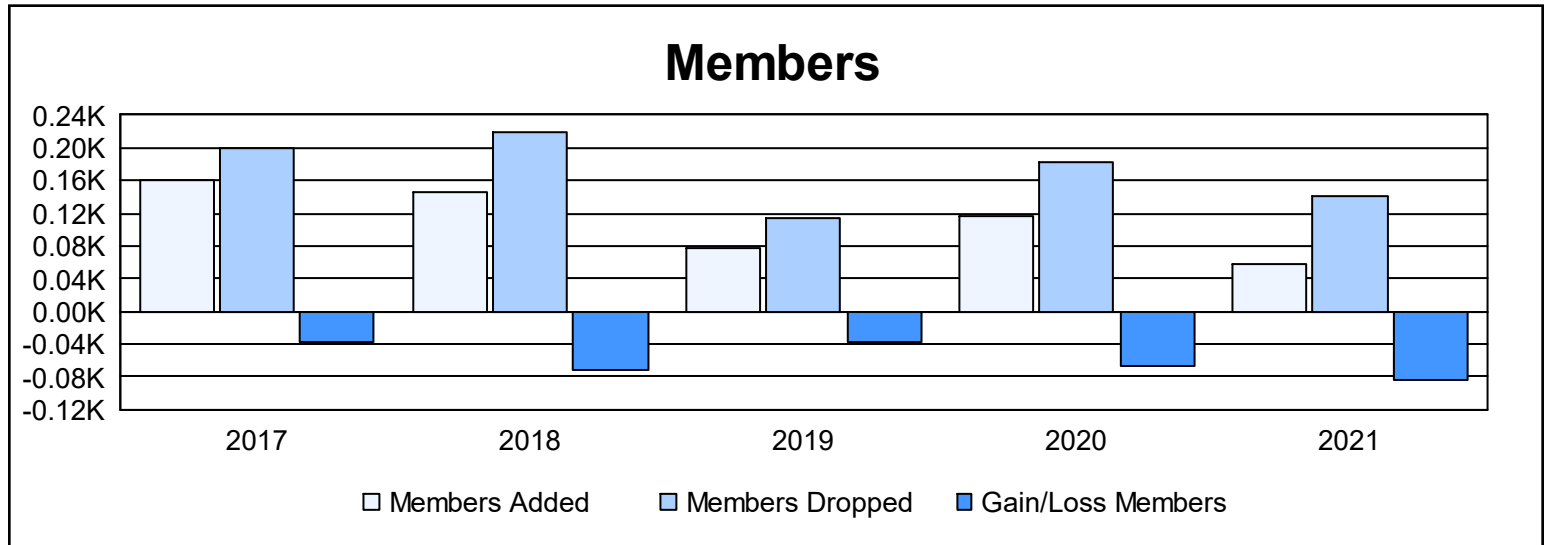

Year	New Clubs	Dropped Clubs	Gain/ Loss Clubs	New Members	Charter Members	Reinstate Members	Transfer Members	Total Member Added	Total Members Dropped	Gain/ Loss Members
2016-2017	1	1	0	121	25	10	5	161	199	-38
2017-2018	1	4	-3	89	26	28	3	146	218	-72
2018-2019	0	0	0	70	0	4	3	77	115	-38
2019-2020	1	0	1	61	26	26	4	117	183	-66
2020-2021	0	3	-3	39	0	18	2	59	142	-83
<b>Average</b>	<b>1</b>	<b>2</b>	<b>-1</b>	<b>76</b>	<b>15</b>	<b>17</b>	<b>3</b>	<b>112</b>	<b>171</b>	<b>-59</b>

### Membership Composition June 2021 Cumulative