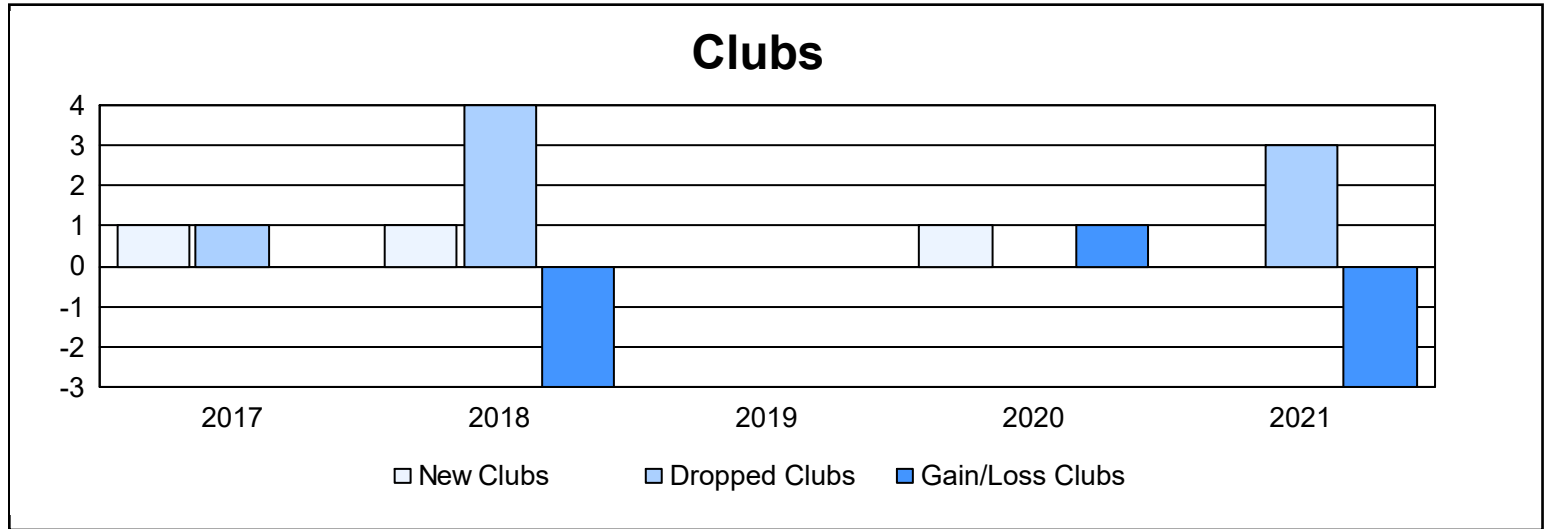

Year	New Clubs	Dropped Clubs	Gain/ Loss Clubs	New Members	Charter Members	Reinstate Members	Transfer Members	Total Member Added	Total Members Dropped	Gain/ Loss Members
2016-2017	1	1	0	121	25	10	5	161	199	-38
2017-2018	1	4	-3	89	26	28	3	146	218	-72
2018-2019	0	0	0	70	0	4	3	77	115	-38
2019-2020	1	0	1	61	26	26	4	117	183	-66
2020-2021	0	3	-3	39	0	18	2	59	142	-83
<b>Average</b>	<b>1</b>	<b>2</b>	<b>-1</b>	<b>76</b>	<b>15</b>	<b>17</b>	<b>3</b>	<b>112</b>	<b>171</b>	<b>-59</b>

### Membership Composition June 2021 Cumulative