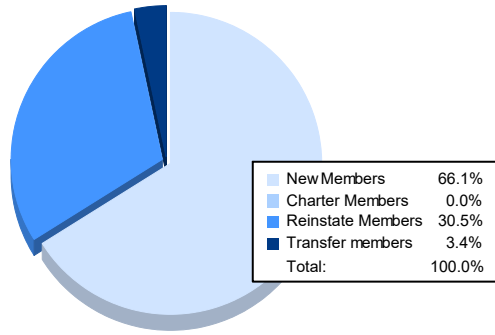

Year	New Clubs	Dropped Clubs	Gain/ Loss Clubs	New Members	Charter Members	Reinstate Members	Transfer Members	Total Member Added	Total Members Dropped	Gain/ Loss Members
2016-2017	1	1	0	121	25	10	5	161	199	-38
2017-2018	1	4	-3	89	26	28	3	146	218	-72
2018-2019	0	0	0	70	0	4	3	77	115	-38
2019-2020	1	0	1	61	26	26	4	117	183	-66
2020-2021	0	3	-3	39	0	18	2	59	142	-83
<b>Average</b>	<b>1</b>	<b>2</b>	<b>-1</b>	<b>76</b>	<b>15</b>	<b>17</b>	<b>3</b>	<b>112</b>	<b>171</b>	<b>-59</b>

### Membership Composition June 2021 Cumulative